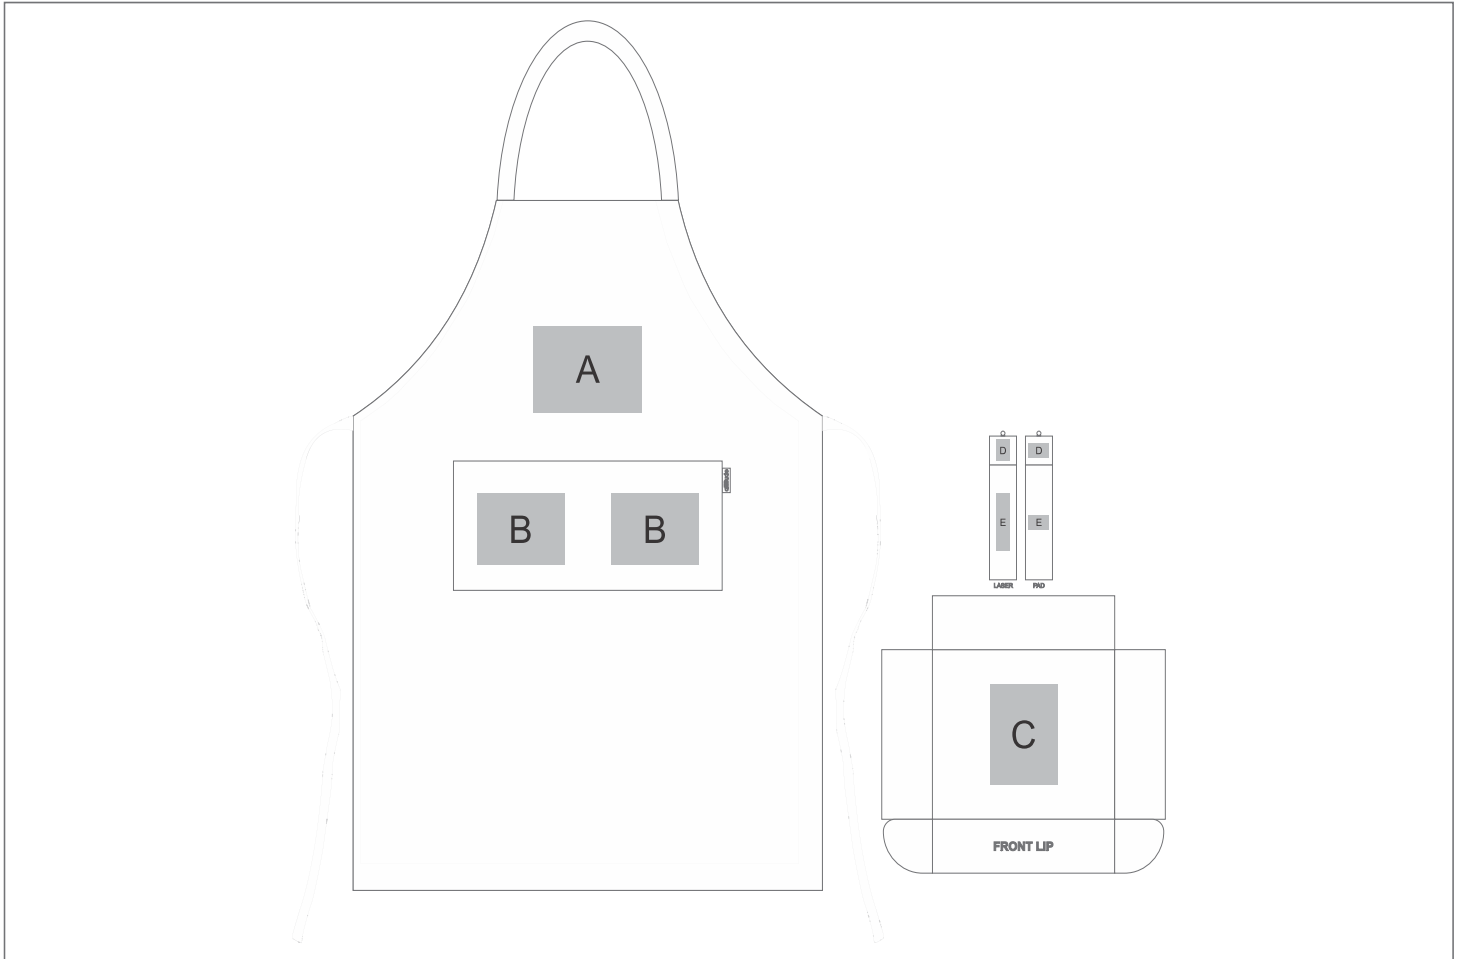

GF-AM-1144-B

Pinamar Gourmet Gift Set

Need to know:

- Includes 1-Colour 1-Position Screen Print on Apron AND Includes 1-Position Laser Engraving on Salt or Pepper Mill (setup fees apply)

- **Laser Colour:** Tonal

Position	Branding Method (Branding Code)	No. of Colours	Dimension
A	Screen Print (SB)	1 Colour	160mm wide x 120mm high
A	Digital Transfer Clothing A6 (DTC-A6)	Full Colour	160mm wide x 120mm high
B	Screen Print (SB)	1 Colour	130mm wide x 100mm high
B	Digital Transfer Clothing A6 (DTC-A6)	Full Colour	130mm wide x 100mm high
C	Screen Print (SA)	1 Colour	100mm wide x 140mm high

D	Laser Engraving (LC)	N/A	20mm wide x 30mm high
D	Pad Printing (PB)	4 Colours	30mm wide x 20mm high

E	Laser Engraving (LC)	N/A	20mm wide x 80mm high
E	Pad Printing (PB)	4 Colours	30mm wide x 20mm high